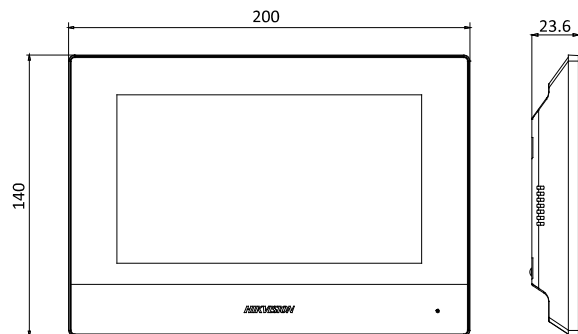

Dimension

Villa Door Station

Network Indoor Station

Unit : mm

Typical Application

Distributed by

HIKVISION®

Headquarters