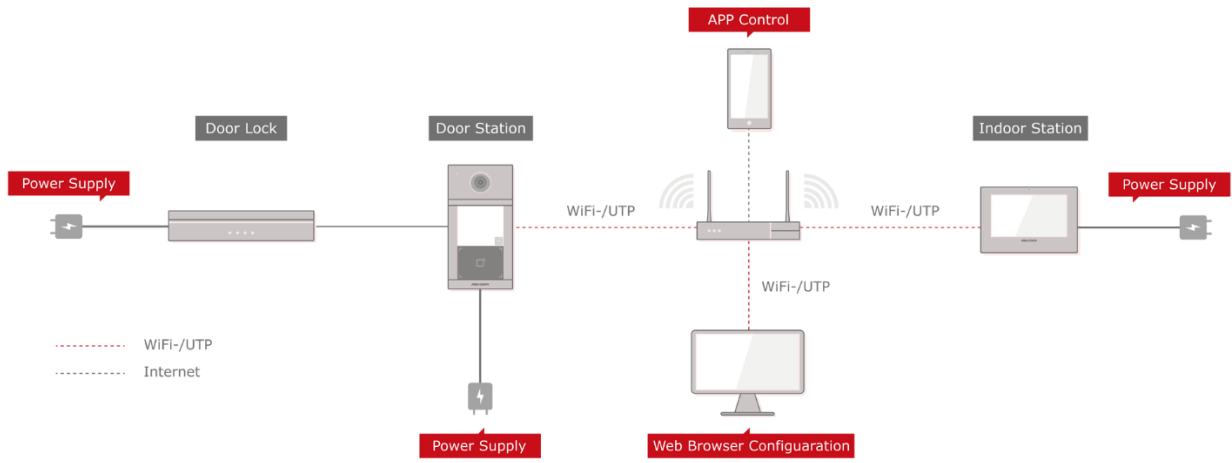

Network Indoor Station

No.	Description	No.	Description
1	Screen	5	Loudspeaker
2	Microphone	6	TF Card Slot
3	Debugging Port	7	Alarm Terminal
4	Network Interface	8	Power Supply

Note: The debugging port is used for debugging only.

Dimension

Villa Door Station

Network Indoor Station

Unit : mm

Typical Application

Distributed by

HIKVISION®

Headquarters