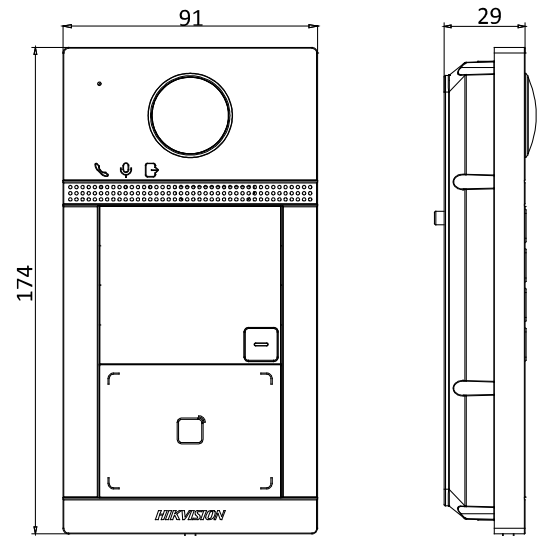

Network Indoor Station

No.	Description	No.	Description
1	Screen	5	Loudspeaker
2	Microphone	6	TF Card Slot
3	Debugging Port	7	Alarm Terminal
4	Network Interface	8	Power Supply

Note: The debugging port is used for debugging only.

Dimension

Villa Door Station

Network Indoor Station

Unit : mm

Typical Application

Distributed by

HIKVISION®

Headquarters