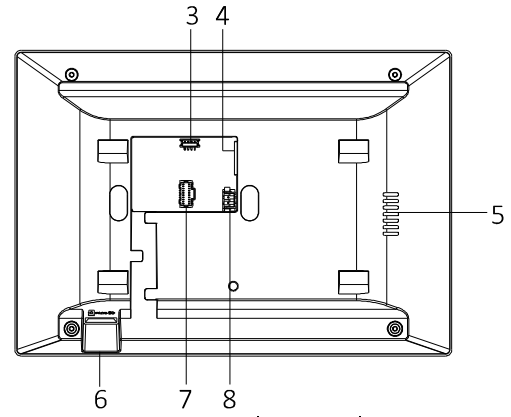

Network Indoor Station