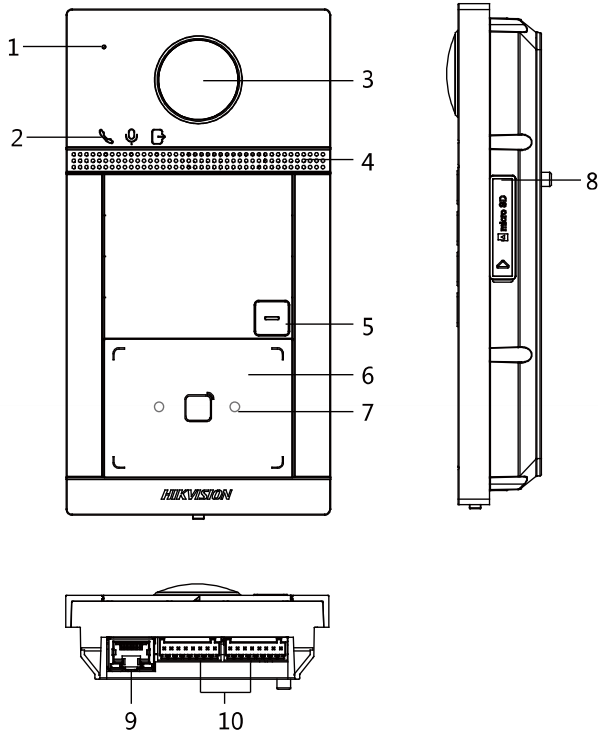

General

Power supply	IEEE802.3af, standard PoE 12 VDC/1 A
Power consumption	≤ 6 W
Working temperature	-10 °C to 55 °C (14 °F to 131 °F)
Working humidity	10% to 90%
Dimensions	200 mm × 140 mm × 15.1 mm (7.9" × 5.5" × 0.6")

Weight

1.630 kg

Available Model

DS-KIS604-P

Appearance and Interfaces

Villa Door Station

No.	Description	No.	Description
1	Microphone	6	Card Reading Area
2	Indicator	7	IR Light
3	Camera	8	MicroSD Card Slot & Debugging Port
4	Loudspeaker	9	Network Interface
5	Button	10	Terminals

Network Indoor Station

No.	Description	No.	Description
1	Screen	5	Loudspeaker
2	Microphone	6	TF Card Slot
3	Debugging Port	7	Alarm Terminal
4	Network Interface	8	Power Supply

Note: The debugging port is used for debugging only.